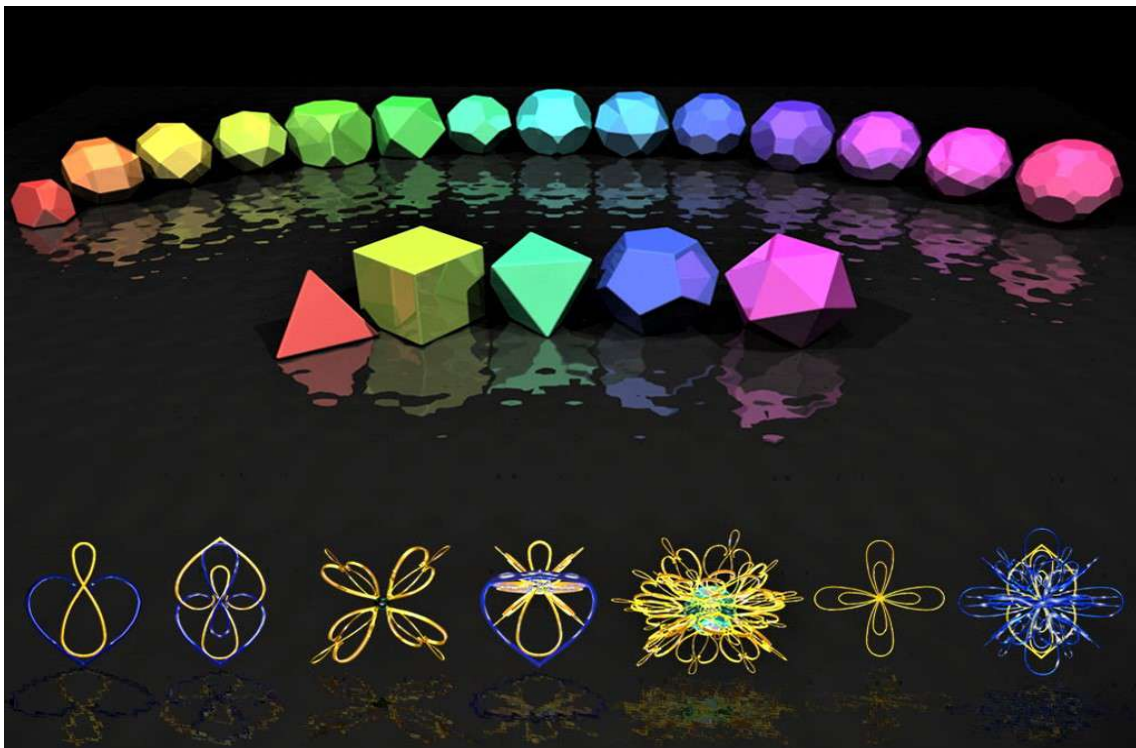

“The outcome of Antonia's vision and her dedication to it has resulted in masterpieces of art that are highly practical in the world in which we live. She has combined highest intent, geometric technology and motion into something that is far more than the sum of its parts. We seem to be dabbling with the core of creation – motion and the infinite density of potential. We are brave when we dare to push open the outside door and jam our foot in it. What awaits us ...” B.W.

The Platonic solids are considered to be the building blocks of all organic matter on Earth. If the information Antonia has received is correct, the Geometries of Love will join the Platonic solids as building blocks of a higher evolved life, “beyond your cognition”, for ourselves and those that come after us. Antonia has seen these new geometries on the vertices of the Platonic solids infusing them with a higher frequency of love. We will be taking these more highly evolved building blocks of all organic matter with us to the new Jerusalem!

YES! The *Geometries of Love* belong in this company...

***“These are equivalent to the Platonic solids and vital for the creation of this next octave of love, this next octave of human, this newly forming heaven on new earth.”
The Committee***

[A Sacred Geometry Reference & Source list is offered here
by a respected and leading sacred geometry instructor, Randall Carlson](#)